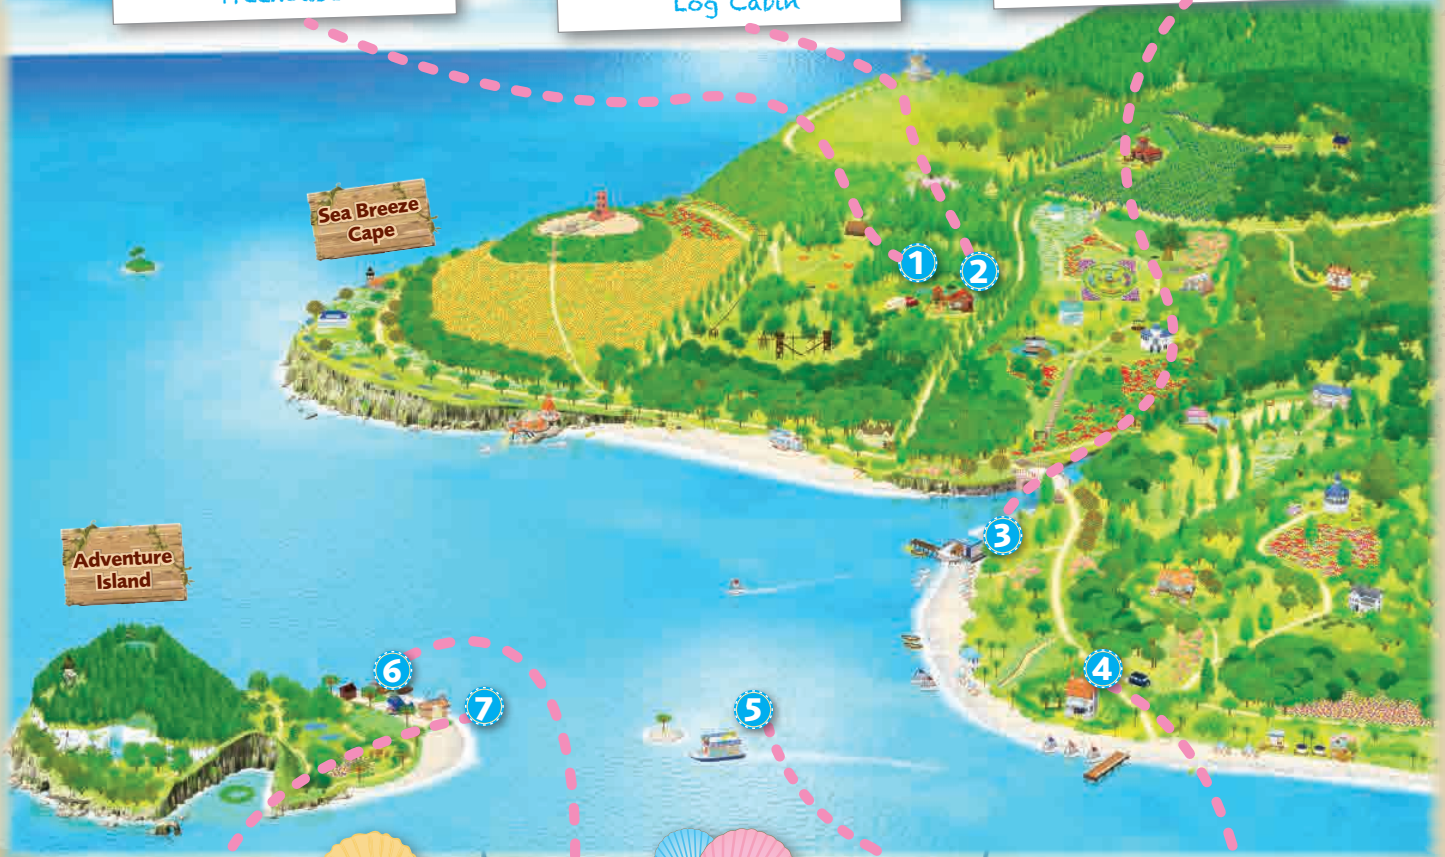

Seaside Map

New area for your Sylvanians to explore!

Holidays

Sylvanian Families Holidays

From a trip to the beach, to a fun night camping, these holiday kits give Sylvanians a real adventure, as well as letting them indulge in luxuries like ice cream!

20

* Figures are not included

Adventure Treasure Ship*

5210

Over 20 pieces

From costumes to a viewing deck, this adorable themed playground has great games for all ages! Including a slide, swing and climbing net, plus some hidden treasure to hunt.