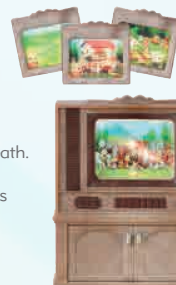

Deluxe TV Set*

4264

This lovely, working television set comes with 4 different screens so your Sylvanians can pick and choose their favourite channel. Complete with extra cupboard space underneath. The television screen requires 2* AAA batteries to light up (batteries are not included).

A