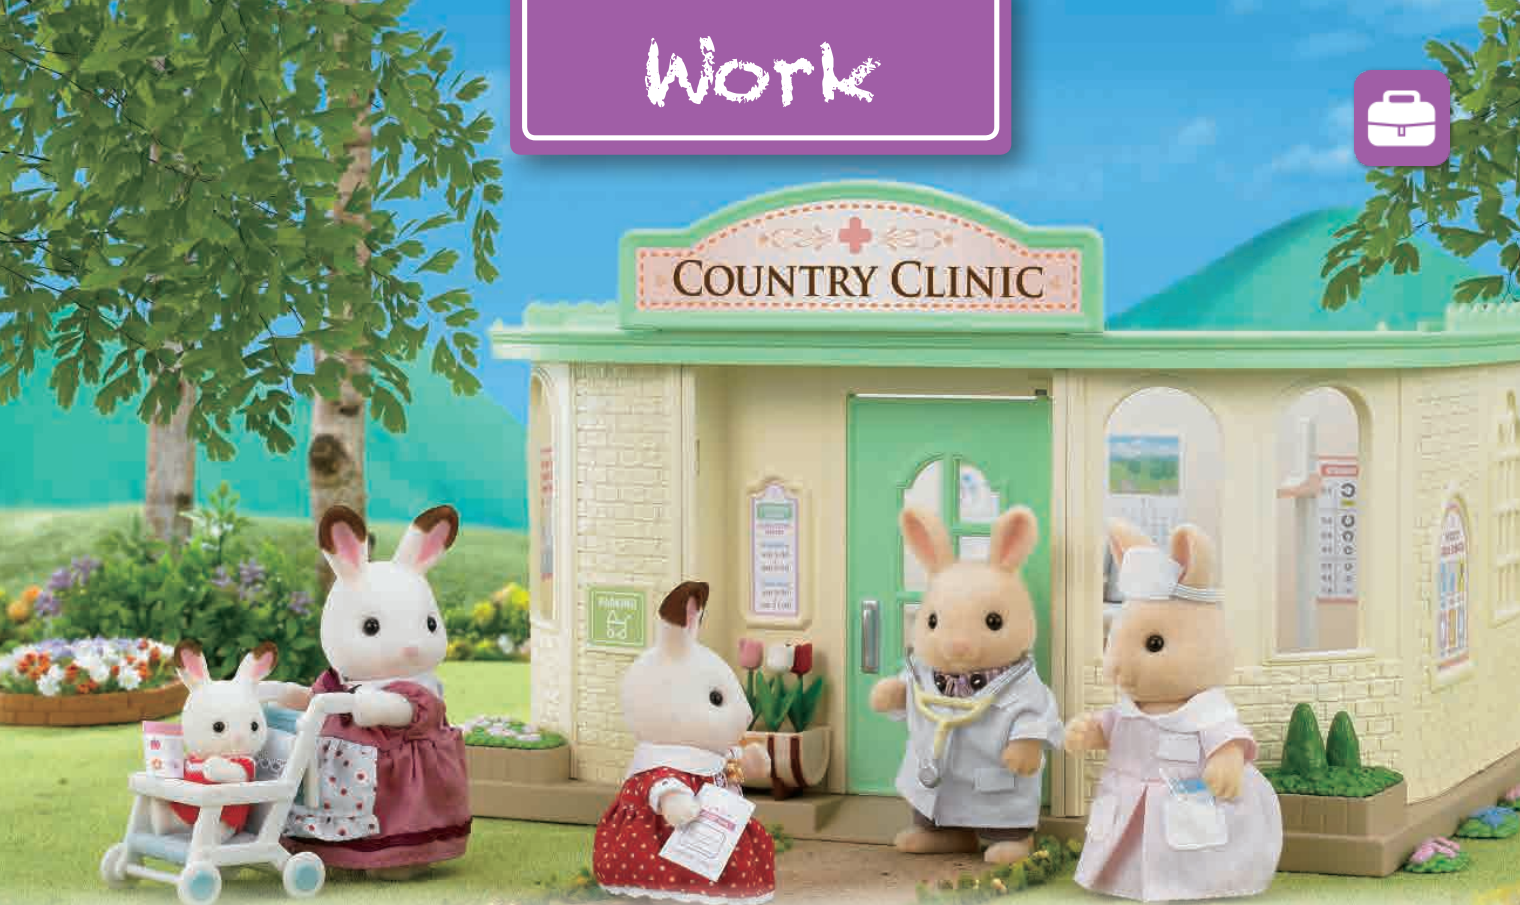

Nursery Party Set*

5104

Over 35 pieces

B

* Figures are not included

Sylvanian Families Work

From Country Doctor to Dentist, these semi-educational professional kits make sure your Sylvanians are cared for from their paws to their milk teeth.

Country Doctor*

5096

Over 45 pieces

This set comes with everything you would expect to find in a doctor's practice, including a reception desk and plenty of reading material, an outfit for your very own Sylvanian Doctor, and all the examination instruments they might need including a stethoscope, scales and clipboard. This set is just the medicine you need to get your Sylvanians feeling better again.

CONNECT - Connects to *Cosy Cottage Starter Home*, *Cedar Terrace*, *Beechwood Hall*, *Maple Manor with Carport*, *Forest Nursery*, *Country Tree School* and *Toy Shop*

Country Nurse Set

5094

Over 35 pieces